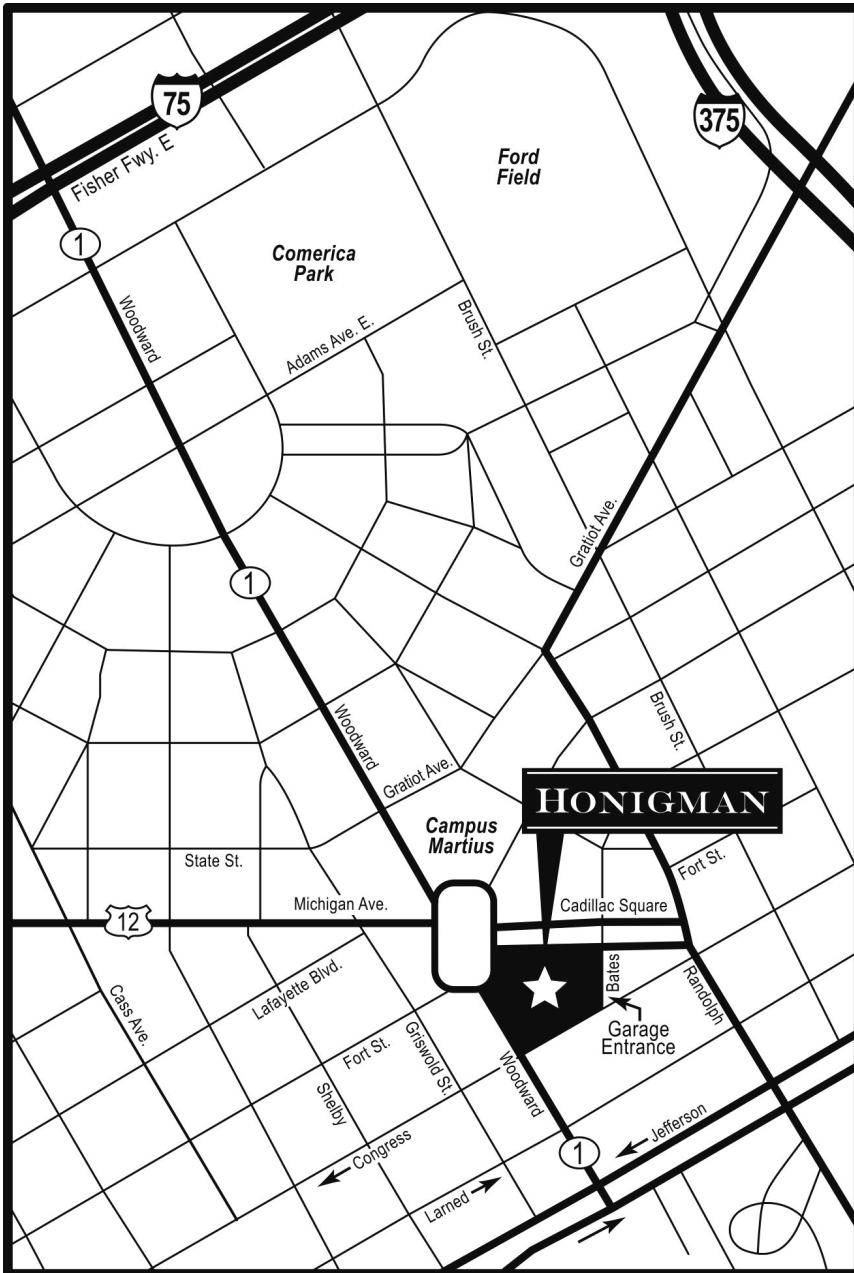

HONIGMAN®

660 Woodward Avenue, Suite 2290 • Detroit, Michigan 48226 •

313.465.7000

**Traveling from the North on I-75 or
Traveling from the East on I-94:**
Take 375 South
Ends at Jefferson West exit
Turn right on Randolph
Go 2 blocks to Congress, turn left
Go 1 block to Bates, turn right and
immediately turn left to enter parking garage

Traveling from the West on I-96:
Take US 10 South exit
Exit at Larned (exit on left)
Go 6 blocks to Randolph, turn left
Turn left at Congress
Go 1 block to Bates, turn right and
immediately turn left to enter parking garage

**Traveling from the Southwest of Detroit
(Metro Airport)**
Take I-94 East
Take M-10 South/Lodge Fwy.
Exit at Larned (exit on left)
Go 6 blocks to Randolph, turn left
Turn left at Congress
Go 1 block to Bates, turn right and
immediately turn left to enter parking garage