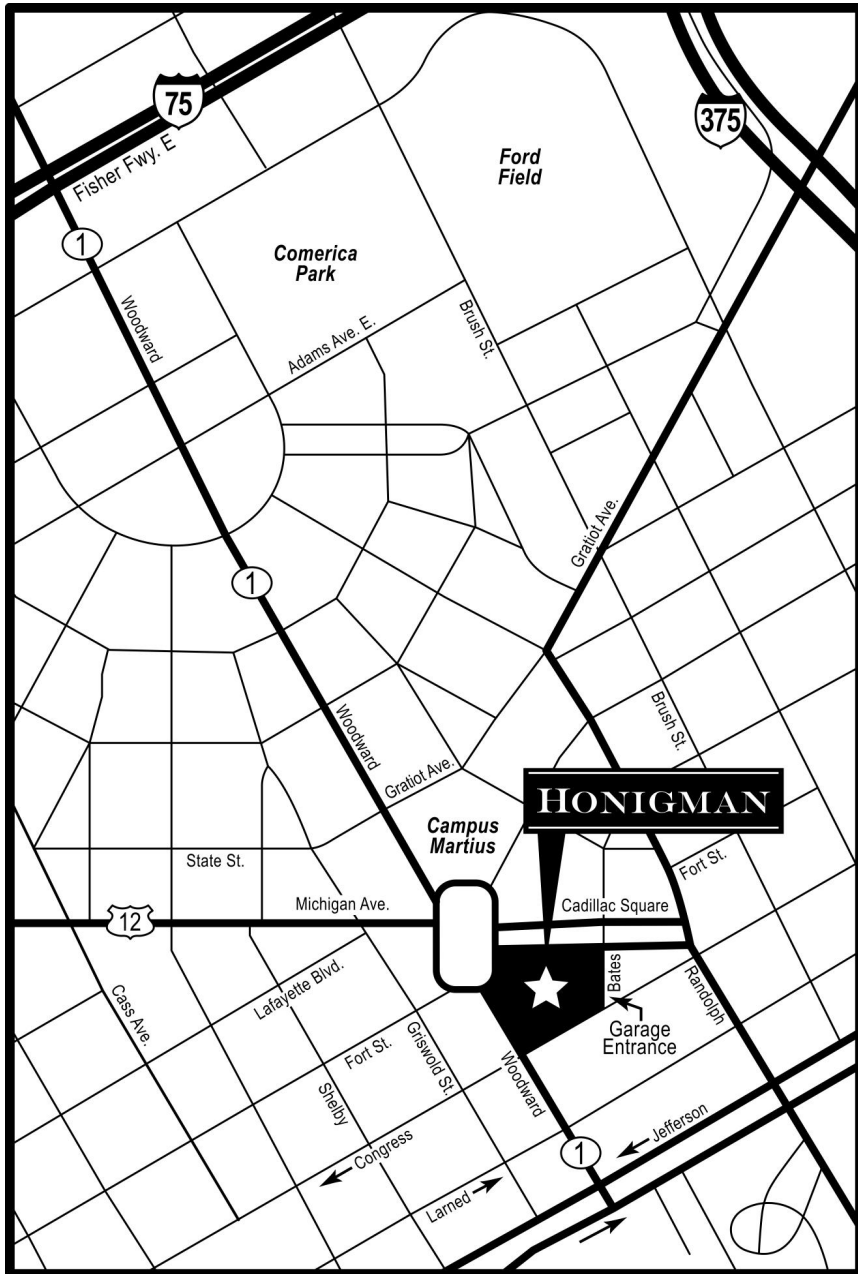

HONIGMAN®

660 Woodward Avenue, Suite 2290 • Detroit, Michigan 48226 • 313.465.7000

Traveling from the North on I-75 or
Traveling from the East on I-94:
Take 375 South
Ends at Jefferson West exit
Turn right on Randolph
Go 2 blocks to Congress, turn left
Go 1 block to Bates, turn right and immediately
turn left to enter parking garage

Traveling from the West on I-96:
Take US 10 South exit
Exit at Larned (exit on left)
Go 6 blocks to Randolph, turn left
Turn left at Congress
Go 1 block to Bates, turn right and immediately
turn left to enter parking garage

Traveling from the Southwest of Detroit
(Metro Airport)
Take I-94 East
Take M-10 South/Lodge Fwy.
Exit at Larned (exit on left)
Go 6 blocks to Randolph, turn left
Turn left at Congress
Go 1 block to Bates, turn right and immediately
turn left to enter parking garage